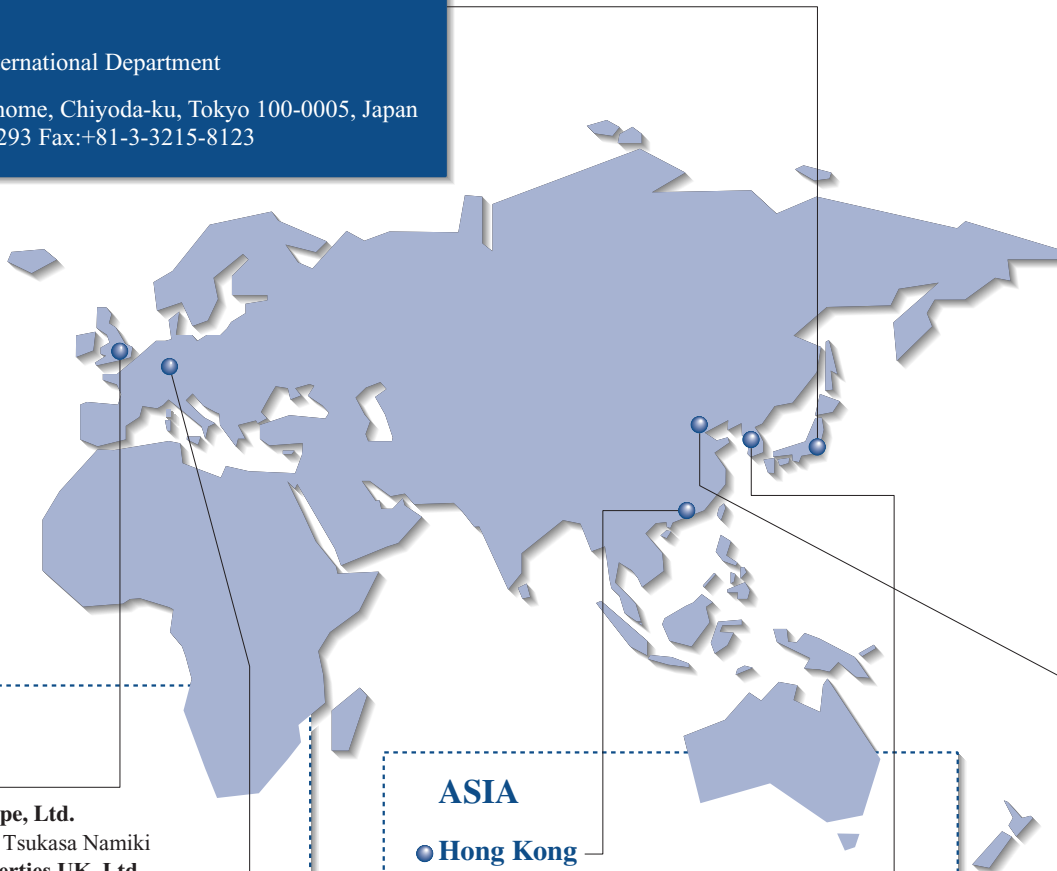

International Directory

HEAD OFFICE

Naoshi Kiyono
Deputy President

Hideaki Hattori
Director
General Manager, International Department

1-1, Marunouchi 2-chome, Chiyoda-ku, Tokyo 100-0005, Japan
Phone:+81-3-3283-8293 Fax:+81-3-3215-8123